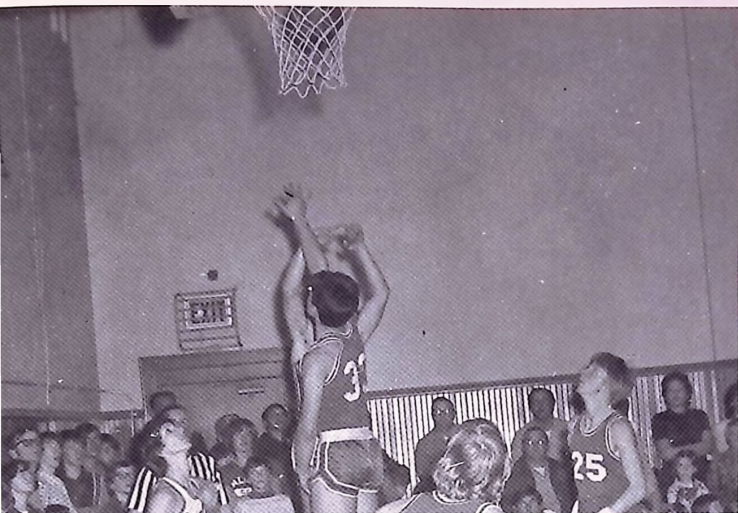

Dec. 3	Alumni	Home
Dec. 6	Clear Fork	Home
Dec. 17	Meadow Birdge	Home
Dec. 20	Glen Rodgers	Away
Dec. 21	Oakvale	Home
Jan. 3	Union	Away
Jan. 7	Hinton	Home
Jan. 10	G. East	Away
Jan. 13	Peterstown	Away
Jan. 17	Nuttall	Away
Jan. 21	Union	Away
Jan. 24	Nuttall	Home
Jan. 29	Oakvale	Away
Jan. 31	Glen Rodgers	Home
Feb. 4	G. East	Home

Feb. 7	Peterstown	Home
Feb. 11	Meadow Bridge	Home
Feb. 18	Hinton	Away
Feb. 21	Clear Fork	Away

SPORTS