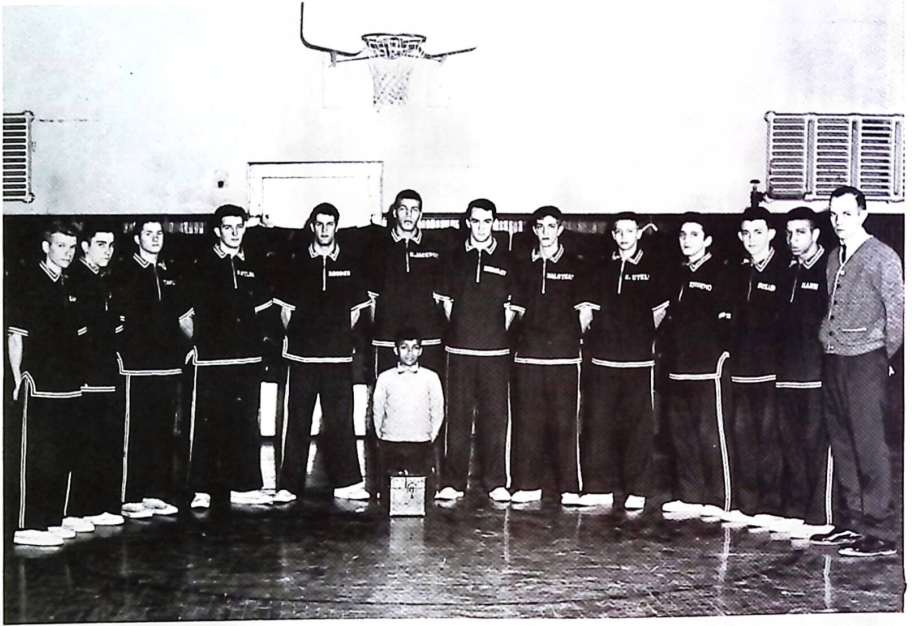

THLETICS

VARSITY BASKETBALL

FIRST ROW: Manager, Robert Mann. SECOND ROW: Leonard Carter, Billy Dillon, George Taylor, Johnnie Butler, Ranny Rhodes, Billy Jackson, Dean Berkley, Phil Halstead, Elmer Wykle, Sonny Serreno, Sammy Sneed, Dannie Mann, Coach, David Ballard.