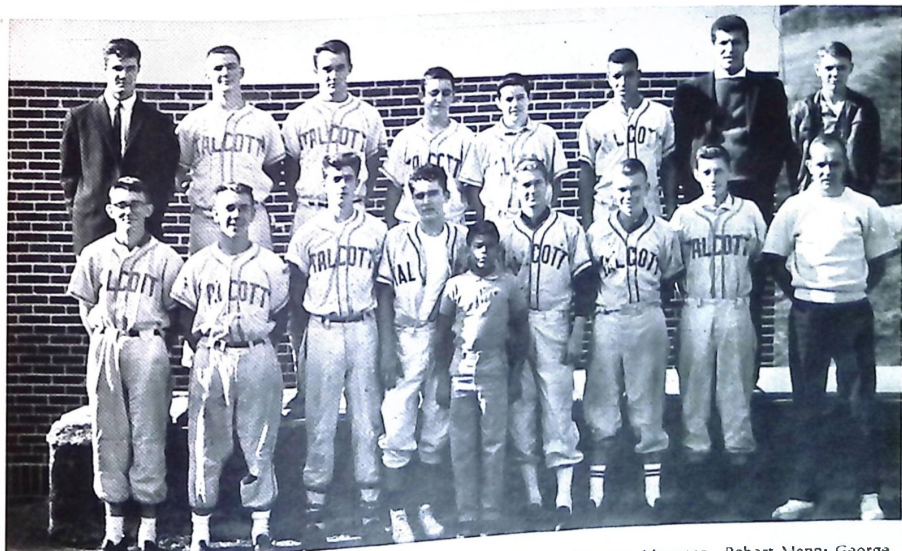

BARBARA HALLORAN

JANIE HALLORAN

ARIETIA SHAFFER

JUNIOR VARSITY CHEERLEADERS

FIRST ROW: Martha Wallace. SECOND ROW: Linda Morgan, Beverly Gill. THIRD ROW: Joyce Neely, Joyce Buckland.

BASEBALL

FIRST ROW: Sammy Snead, James Thompson, Phil Halstead, Sonny Serreno, Manager, Robert Mann; George Taylor, Leonard Carter, Gary Thompson, Coach, David Ballard. SECOND ROW: Ranny Rhodes, Johnnie Butler, Dean Berkley, Billy Dillon, Gary Sims, Dannie Mann, Billy Jackson, Elmer Wykle.